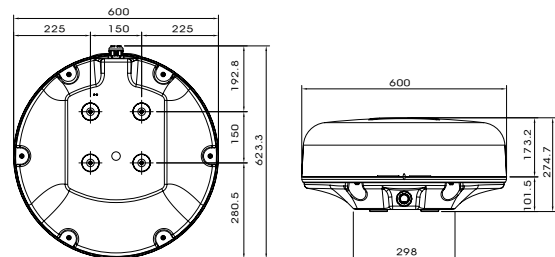

■ DISPLAY UNIT

- Display unit : 10.4" Color VGA TFT LCD, Vertical display
- Resolution : 640×480
- Indication type : scan type
- Distance range : 0.0625, 0.125, 0.25, 0.5, 0.75, 1, 1.5, 2, 3, 6, 12, 24, 36nm
- Minimum distance : within 25m
- Azimuth accuracy : within ± 1°
- Azimuth resolving power : 4.2°
- VRM : .000 ~ 64 NM display in digital
- EBL : 000° ~ 359° display in digital
- Indication of bow : electronic type
- Display mode : head-up, north-up, course-up
- Operation temperature : -15℃ ~ +55℃
- Pre-heat time : approx. 90 sec.
- Input data : NMEA 0183(2port), AIS(RS-422)
- Consumption power : 60W
- Power supply : DC +10V ~ +36V

COMPONENTS

■ BASIC COMPONENT

- Display unit (SMR-3700) 1SET
- Antenna (RSU-3700) 1SET
- Installation materials, spare parts, instruction manual 1LOT (each)

CONFIGURATION

DIMENSIONS

SMR-3700 Weight : 4.7Kg

RSU-3700 Weight : 9Kg