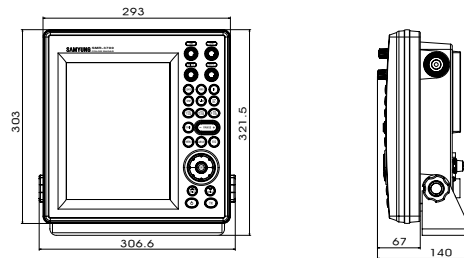

■ DISPLAY UNIT

- Display unit : 10.4" Color VGA TFT LCD, Vertical display
- Resolution : 640×480
- Indication type : scan type
- Distance range : 0.0625, 0.125, 0.25, 0.5, 0.75, 1, 1.5, 2, 3, 6, 12, 24, 36nm
- Minimum distance : within 25m
- Azimuth accuracy : within ± 1°
- Azimuth resolving power : 4.2°
- VRM : .000 ~ 64 NM display in digital
- EBL : 000° ~ 359° display in digital
- Indication of bow : electronic type
- Display mode : head-up, north-up, course-up
- Operation temperature : -15℃ ~ +55℃
- Pre-heat time : approx. 90 sec.
- Input data : NMEA 0183(2port), AIS(RS-422)
- Consumption power : 60W
- Power supply : DC +10V ~ +36V

COMPONENTS

■ BASIC COMPONENT

- Display unit (SMR-3700) 1SET
- Antenna (RSU-3700) 1SET
- Installation materials, spare parts, instruction manual 1LOT (each)

CONFIGURATION

DIMENSIONS

SMR-3700 Weight : 4.7Kg

RSU-3700 Weight : 9Kg