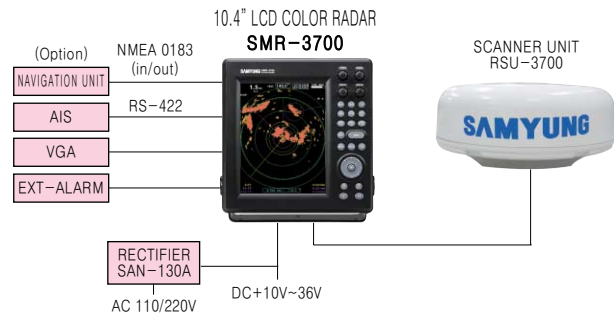

Marine Radar System

4KW/36NM 10.4" LCD COLOR MARINE RADAR

- Zoom-In special target area, overlay with AIS targets -
- Superior ability to display closed range targets -

New

SMR-3700

FEATURES

- Superior ability to display closed range targets.
- Able to interface with AIS and target display.
- Able to Zoom-In the special target area for use's selection.
- Able to choose brightness of color in 10 levels for navigation at night.
- Can choose the screen color within white, yellow, green.
- Adopted 8 directions key to make cursor move with speed.

■ DISPLAY UNIT

- Display unit : 10.4" Color VGA TFT LCD, Vertical display
- Resolution : 640×480
- Indication type : scan type
- Distance range : 0.0625, 0.125, 0.25, 0.5, 0.75, 1, 1.5, 2, 3, 6, 12, 24, 36nm
- Minimum distance : within 25m
- Azimuth accuracy : within ± 1°
- Azimuth resolving power : 4.2°
- VRM : .000 ~ 64 NM display in digital
- EBL : 000° ~ 359° display in digital
- Indication of bow : electronic type
- Display mode : head-up, north-up, course-up
- Operation temperature : -15℃ ~ +55℃
- Pre-heat time : approx. 90 sec.
- Input data : NMEA 0183(2port), AIS(RS-422)
- Consumption power : 60W
- Power supply : DC +10V ~ +36V

COMPONENTS

■ BASIC COMPONENT

- Display unit (SMR-3700) 1SET
- Antenna (RSU-3700) 1SET
- Installation materials, spare parts, instruction manual 1LOT (each)

CONFIGURATION

DIMENSIONS

SMR-3700 Weight : 4.7Kg

RSU-3700 Weight : 9Kg