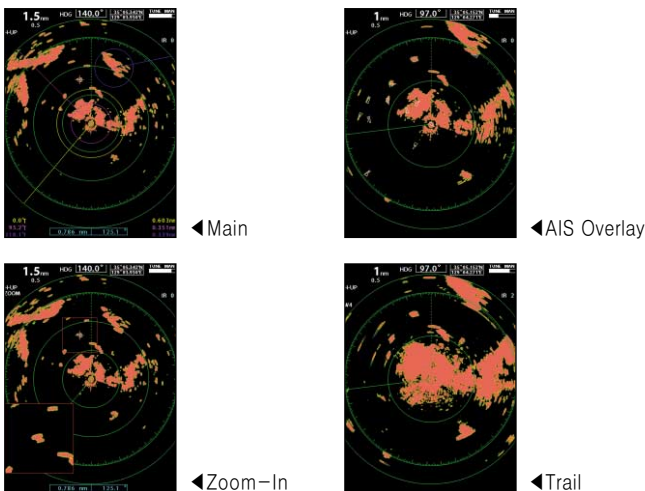

DISPLAY MODE

* Specification is subject to change without pre-notice

SAMYUNG ENC Co.,Ltd.

Head Office : 1123-17, Dongsam-Dong, Youngdo-Gu, Busan, Korea, 606-083
Tel : 82-51-601-5532(Rep.) Fax : 82-51-413-4446
A/S Center : 65-20, 2-Ga Namhang-Dong, Yungdo-Gu, Busan, Korea, 606-032
Tel : 82-51-601-5570~4(Rep.) Fax : 82-51-416-5515
Http : //www.samyungenc.com

ISO 9001:2000 / KS A 9001:2001
Certificate No. : RQM0645