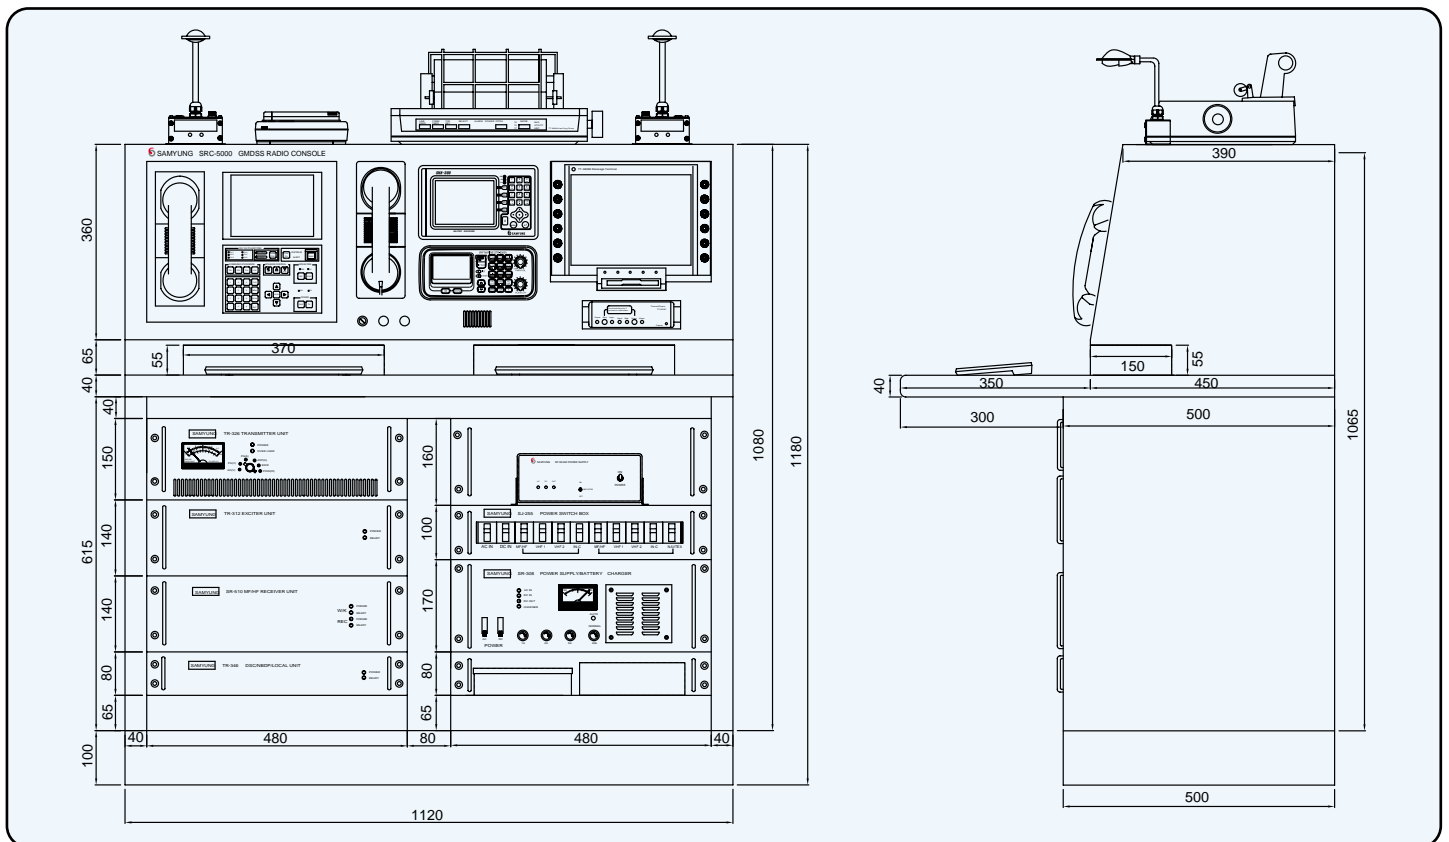

GMDSS RADIO CONSOLE

SRC-5000

FEATURES

- MF/HF DSC Radio(250W/400W)+VHF/DSC Radio Tel + INMARSAT C + NAVTEX all in one CONSOLE
- User friendly layout, Solid built structure, Reliable and economic arrangement
- Easy Installation with simple cable arrangement
- New design and authorized high performance

COMPONENTS

■ A3 AREA RADIO CONSOLE RACK (SRC-5000)

* COMPONENTS

- MF/HF RADIO EQUIPMENT (250W/400W)
  MODEL : SRG-250/400
- INMARSAT-C SHIP EARTH STATION
  MODEL : TT-3020C
- DSC VHF RADIO TELEPHONE (25W)
  MODEL : STR-6000A
- NAVTEX RECEIVER
  MODEL : SNX-300

CONFIGURATION

* Specification is subject to change without pre-notice