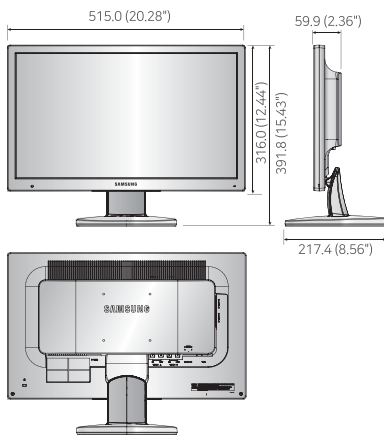

DIMENSIONS

Unit: mm(inch)

SPECIFICATION

SPECIFICATION			
DISPLAY			
Type	LED		
Screen Size	22"		
Max. Resolution	1,920 x 1,080		
Brightness	250cd/m²		
Contrast Ratio	1,000 : 1		
Aspect Ratio	16 : 9		
Viewing Angle (H/V)	170° / 160°		
Display Color	16.7million		
Response Time	5ms		
Video System	NTSC / PAL		
Panel Life	30,000 hours		
Filter Type	3D combfilter		
INTERFACE			
Video	Connector	BNC type (2 in / 2 out)	
	Connector	1 Analog RGB 15-pin D-sub	
	Input Signal	0.7Vpp ±5%	
VGA	Available Format	720 x 400@70Hz	
		640 x 480@60Hz/72Hz/75Hz (VGA)	
		800 x 600@56Hz/60Hz/72Hz/75Hz (SVGA)	
		1,024 x 768@60Hz/70Hz/75Hz (XGA)	
		1,152 x 864@75Hz	
		1,280 x 960@60Hz	
		1,280 x 1,024@60Hz/75Hz (SXGA)	
HDMI	Available Format	1,280 x 720@60Hz	
		1,600 x 1,200@60Hz/70Hz	
		1,920 x 1,080@50Hz/60Hz	
		Connector	1 HDMI input (Type A connector)
		Available Format	640 x 480p@60Hz, 720 x 480i@60Hz, 720 x 480p@60Hz 720 x 576i@50Hz, 720 x 576p@50Hz, 1,280 x 720p@50Hz/60Hz, 1,920 x 1,080i@50Hz/60Hz, 1,920 x 1,080p@50Hz/60Hz
Audio	Connector	2 RCA type (2 Stereo inputs)	
	Output Signal	Speakers : 2 x 1W	
Application Support		Remote controller	
ON SCREEN DISPLAY			
Functions		VESA™ DPM compatible	
Language		English, Spanish, French, German, Italian, Portuguese, Russian, Swedish, Turkish, Thai, Chinese, Japanese, Korean, Dutch, Danish, Arabic	
GENERAL			
Electrical	Input Voltage	100 ~ 240V AC (50/60Hz)	
	Power Consumption	Max. 24W	
Environmental	Operating Temperature	0 ~ +40°C (+32°F ~ +104°F)	
	Operating Humidity	20% ~ 90% (Non-condensing)	
Mechanical	Dimensions with Stand (WxHxD)	515.0 x 391.8 x 217.4mm (20.28" x 15.43" x 8.56")	
	Dimensions without Stand (WxHxD)	515.0 x 316.0 x 59.9mm (20.28" x 12.44" x 2.36")	
	Weight	5.18Kg (11.42 lb)	
	Protection Glass	Yes	
	Cabinet Color	Black	
	Wall Mounts	Optional	
	VESA Mounts Interface	100 x 100mm (3.94" x 3.94")