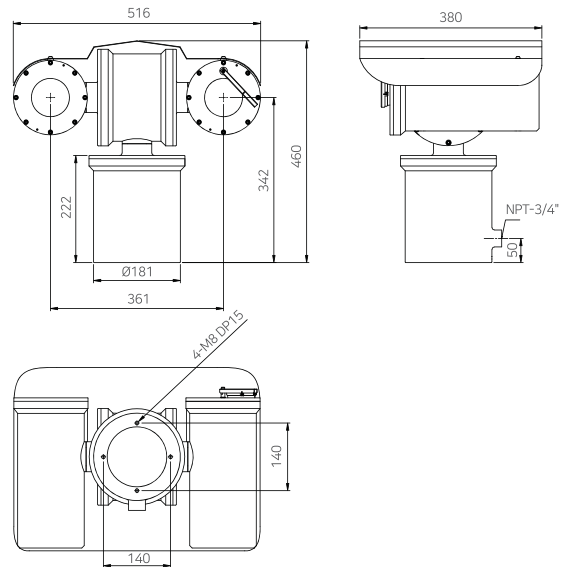

EXPLOSION PROOF PTZ CAMERA SYSTEM

IVEX-PTZR Series

DIMENSIONS

Unit: mm

FEATURES

- Explosion proof Certificate : IECEx, ATEX, KCs, NEPSI
- Ex Grade : Ex d IIC T6 Gb, IP67
EX tb IIIC T85°C Db, IP67
- Electro-polished 316L Stainless Steel Construction
- Operating Temperature : -40°C ~ +67°C (-40°F ~ 152.5°F)
- Multi-protocol Receiver
- 360° Continuous Pan Rotation, Tilt Travel Range ±90°
- Pan/Tilt Speed : 0.5°/sec ~ 40°/sec
- Preset Accuracy : Max. ±0.1°
- Supports various protocols
- RS-485 Control
- Presets : Up to 128 Points
- Provides easy installation
- Cable Outlet : 1 EA (NPT 3/4")
- Built-in Fan/Heater & Window defrost heater (Option)
- Built in Various Ramp_Xenon HID, Infra Red Illumination, Light etc (Option)
- Built-in Wiper Function
- Washer Pump (Option)

SPECIFICATION

Material of Body	Stainless Steel 316L
Material off Window Glass	Fully tempered plate glass
Ex Grade	Ex d IIC T6 Gb, IP67 EX tb IIIC T85°C Db, IP67
Certificate	IECEx, ATEX, KCs, NEPSI, CE, FCC, KC
Operating Temperature	-40°C ~ +67°C (-40°F ~ 152.5°F)
Operating Humidity	Less than 90% RH
Dimension	516(W)x460(H)x380(L)mm (20.31"x18.11"x14.96")
Weight	Approx. 42 Kg (97 lb)
Input Voltage	110~230 VAC, 50/60 Hz (± 10%), DC24V (Option)
Power Consumption	50 Watt Max.
Communication	RS-485
Cable Outlet	1 EA (NPT 3/4")
Pan Travel Range	360° Continuous
Tilt Travel Range	-90° ~+90°
Pan Travel Speed	0.5°/sec ~ 40°/sec
Tilt Travel Speed	0.5°/sec ~ 40°/sec
Preset Speed	40°/sec(Max)
Preset Accuracy	± 0.1°
Auto Scan	4 Programmable Scan Selectable
Preset	128 Programmable Preset Positions
Tour	8 Programmable Tours
Alarm Input	4 Normal dry contacts (Selectable NC/NO)
Alarm Output	2 Normal relays, 30 VDC/1A Max. (NO)
On-Screen Menu	On / Off
Lamp	Xenon HID, Infra Red Illumination, Light etc (Option)
Fan / Heater	Fan / Heater, Window Defrost Heater (Option)
Wiper	On / Off
Washer pump	Optional
Zoom Camera	IP / HD-SDI / Analog Type