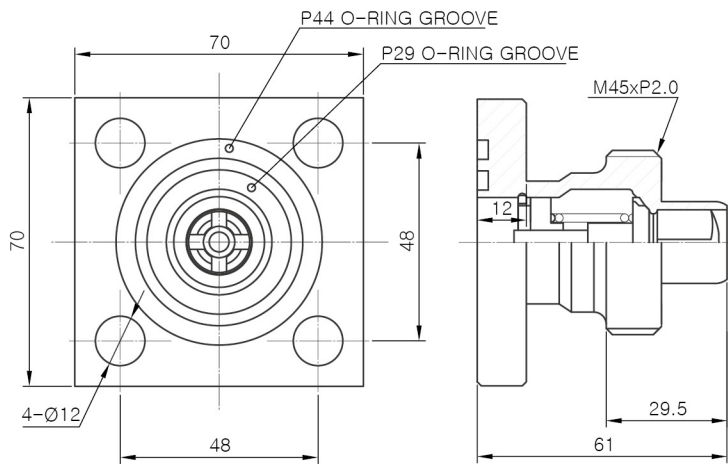

DN20 CONNECTIONS

BK-NRA20-A00
Material : Aluminum or Brass

BK-NRA20-E00
Material : Aluminum or Brass

BK-NR20D-A00
Material : Aluminum or Brass