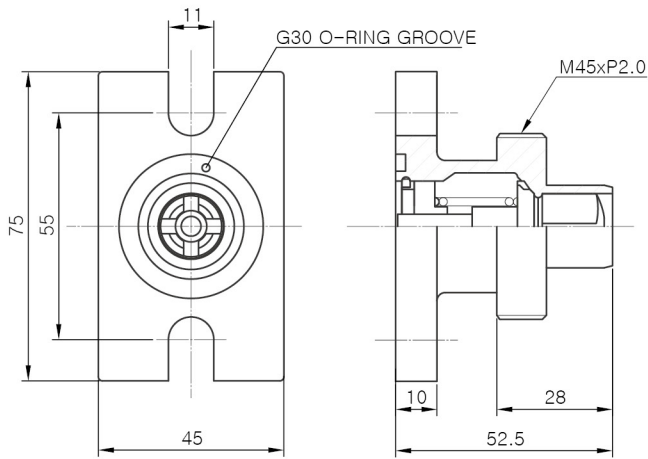

DN20 CONNECTIONS

BK-NRA20-A00
Material : Aluminum or Brass

BK-NRA20-E00
Material : Aluminum or Brass

BK-NR20D-A00
Material : Aluminum or Brass