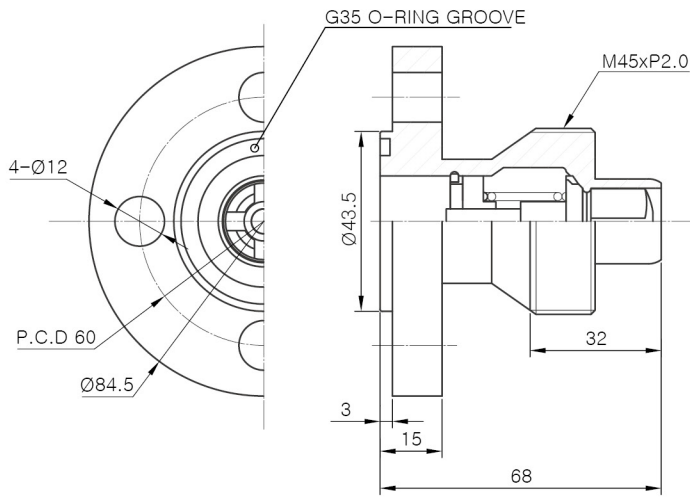

DN20 CONNECTIONS

BK-NRA20-A00
Material : Aluminum or Brass

BK-NRA20-E00
Material : Aluminum or Brass

BK-NR20D-A00
Material : Aluminum or Brass